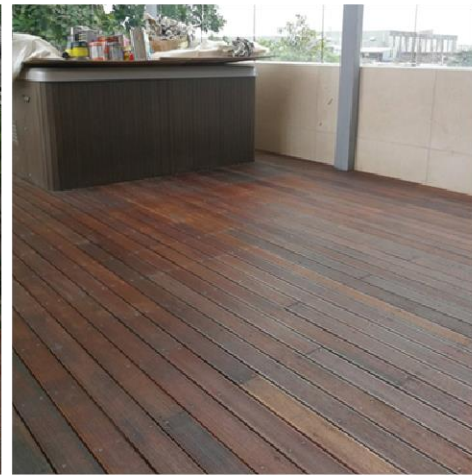

www.carlronnow.com

DECKING

SOLIDWOOD

www.solidwood.ph

Eastwood mall open park wood deck (bangkirai)

Solidwood decking is naturally all solid hardwood. We have several wood species which are durable for 20-30 years and more. Teak, Merbau, Yakal, Tali to mention the most popular.